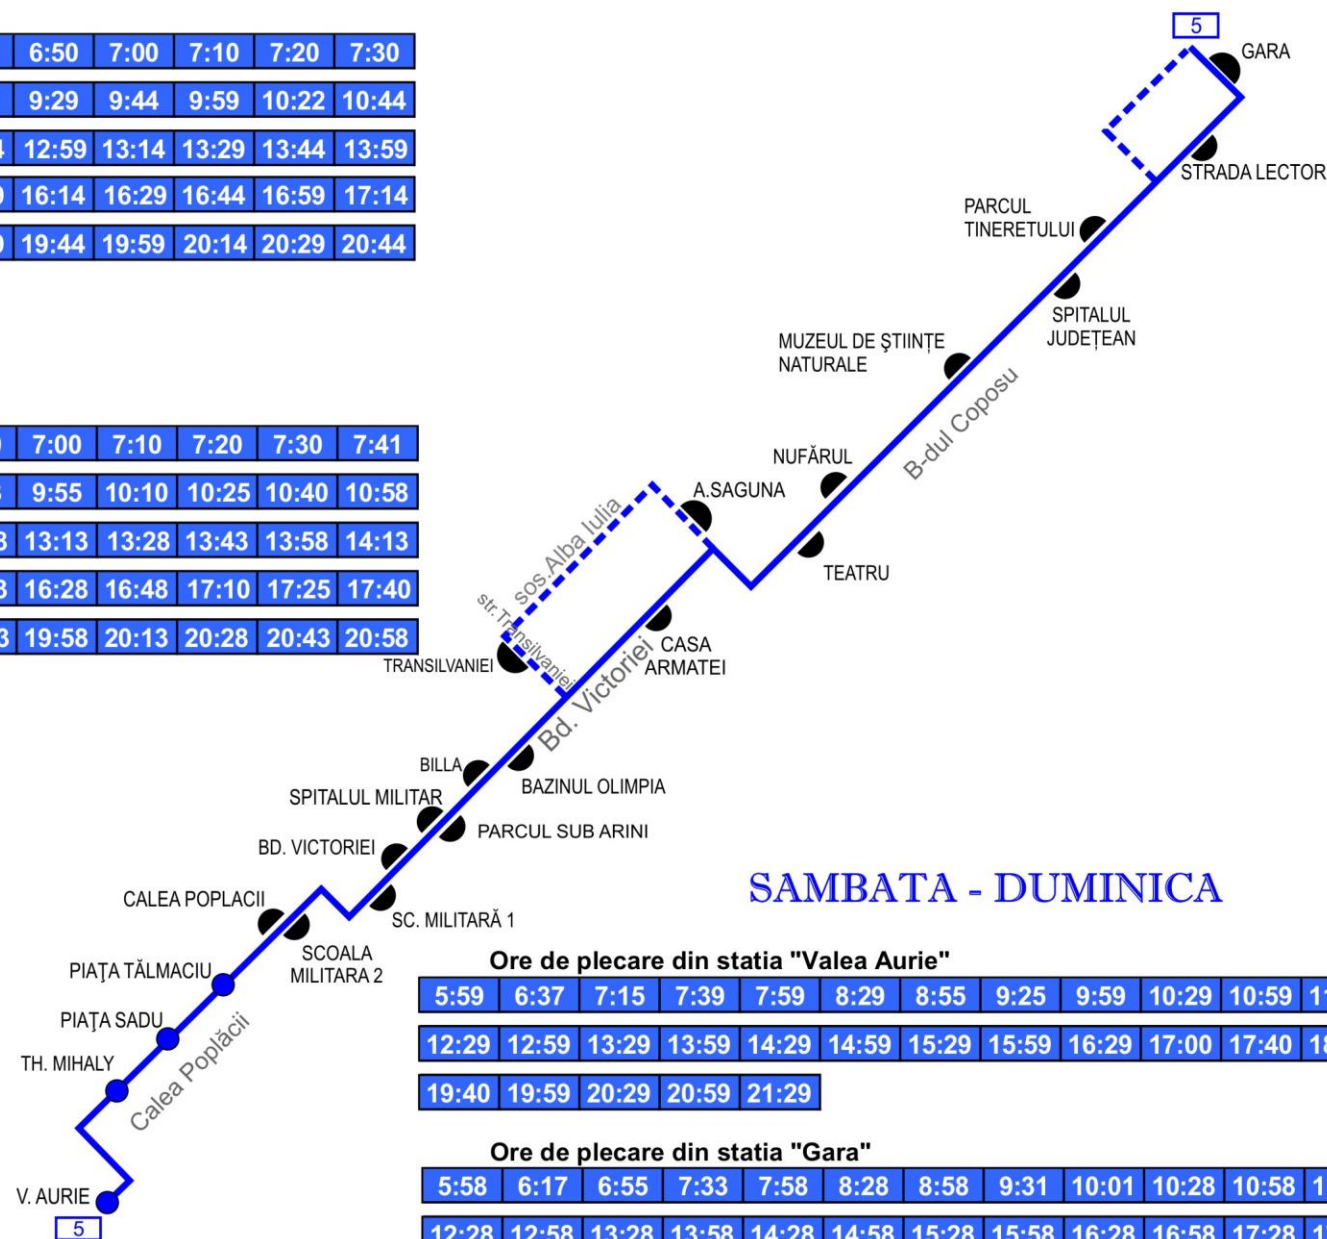

ORE DE PLECARE DIN CAPETE DE LINIE

LUNI - VINERI

Ore de plecare din statia "Valea Aurie"

5:30	5:40	5:50	6:00	6:10	6:20	6:30	6:40	6:50	7:00	7:10	7:20	7:30
7:40	7:50	8:04	8:14	8:29	8:44	8:59	9:14	9:29	9:44	9:59	10:22	10:44
10:59	11:14	11:29	11:44	11:59	12:14	12:29	12:44	12:59	13:14	13:29	13:44	13:59
14:14	14:29	14:44	14:59	15:14	15:29	15:44	15:59	16:14	16:29	16:44	16:59	17:14
17:37	17:59	18:14	18:29	18:44	18:59	19:14	19:29	19:44	19:59	20:14	20:29	20:44
20:59	21:29	21:59	22:20	22:40	23:00	23:20						

Ore de plecare din statia "Gara"

5:40	5:50	6:00	6:10	6:20	6:30	6:40	6:50	7:00	7:10	7:20	7:30	7:41
7:51	8:01	8:13	8:28	8:43	8:58	9:13	9:33	9:55	10:10	10:25	10:40	10:58
11:13	11:28	11:43	11:58	12:13	12:28	12:43	12:58	13:13	13:28	13:43	13:58	14:13
14:28	14:43	14:58	15:13	15:28	15:43	15:58	16:13	16:28	16:48	17:10	17:25	17:40
17:55	18:13	18:28	18:43	18:58	19:13	19:28	19:43	19:58	20:13	20:28	20:43	20:58
21:13	21:28	21:58	22:20	22:40	23:00	23:20						

ITINERAR SI STATII

SAMBATA - DUMINICA

Ore de plecare din statia "Valea Aurie"

5:59	6:37	7:15	7:39	7:59	8:29	8:55	9:25	9:59	10:29	10:59	11:29	11:59
12:29	12:59	13:29	13:59	14:29	14:59	15:29	15:59	16:29	17:00	17:40	18:20	19:00
19:40	19:59	20:29	20:59	21:29								

Ore de plecare din statia "Gara"

5:58	6:17	6:55	7:33	7:58	8:28	8:58	9:31	10:01	10:28	10:58	11:28	11:58
12:28	12:58	13:28	13:58	14:28	14:58	15:28	15:58	16:28	16:58	17:28	17:58	18:40
19:20	20:00	20:28	20:58	21:28